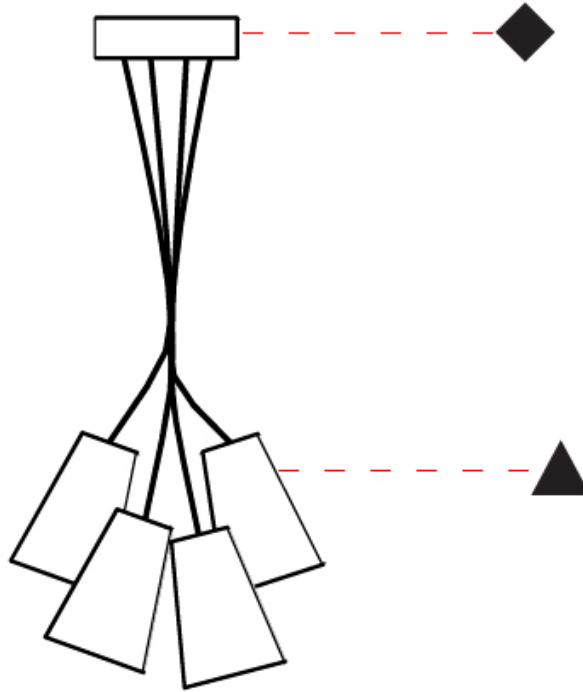

BOUQUET SUSPENSION

D111094-

PROJECT _____

TYPE _____

SPECIFIER _____

QUANTITY _____

DATE _____

D