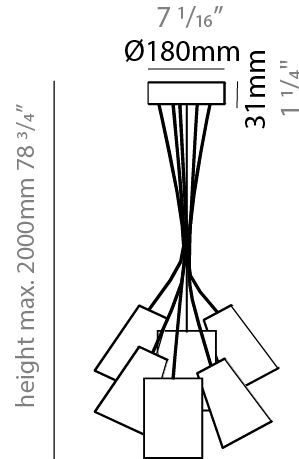

#### PHYSICAL

Shape: Cone  
 Diameter (mm): 360  
 Diameter (in): 14 <sup>3</sup>/<sub>16</sub>  
 Height (mm): 250  
 Height (in): 9 <sup>13</sup>/<sub>16</sub>  
 Max. Overall Height (mm): 2250  
 Max. Overall Height (in): 88 <sup>9</sup>/<sub>16</sub>  
 Light Distribution: Direct / Indirect  
 Fixture Finish: BEI / BLK / BLU / COG / DGN / GRY / MRN / MOC / MUS / OLV / SIL / STN / TER / WHI  
 Holder Finish: MWH / MBK  
 Fixture Material: Fabric Cord / Metal  
 Cable Details: 2000mm Cable  
 Upon Request: Mix lampshade colors. Other fabric cord colors available upon request (see downloadable finish chart)

**PHYSICAL**

Shape: Cone \_\_\_\_\_  
 Diameter (mm): 540 \_\_\_\_\_  
 Diameter (in): 21 1/4 \_\_\_\_\_  
 Height (mm): 250 \_\_\_\_\_  
 Height (in): 9 13/16 \_\_\_\_\_  
 Max. Overall Height (mm): 2250 \_\_\_\_\_  
 Max. Overall Height (in): 88 9/16 \_\_\_\_\_  
 Light Distribution: Direct / Indirect \_\_\_\_\_  
 Fixture Finish: BEI / BLK / BLU / COG / DGN / GRY / MRN / MOC / MUS / OLV / SIL / STN / TER / WHI \_\_\_\_\_  
 Holder Finish: MWH / MBK \_\_\_\_\_  
 Fixture Material: Fabric Cord / Metal \_\_\_\_\_  
 Cable Details: 2000mm Cable \_\_\_\_\_  
 Upon Request: Mix lampshade colors. Other fabric cord colors available upon request (see downloadable finish chart) \_\_\_\_\_

**LED**

**OPTICAL**

**RATINGS AND CERTIFICATIONS**

Certified By: Certified for North American Standards \_\_\_\_\_  
 IP rating: IP20 \_\_\_\_\_

540mm 21 1/4"